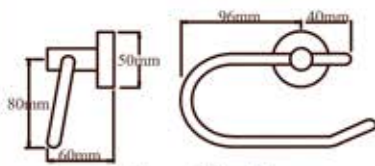

Double towel rail 600mm & 900mm
D005CP & D006CP

Ellipse range

Toilet roll holder
E001CP

Toilet roll holder L type
E001LCP

Double toilet roll holder
E001DCP

Single robe hook
D/E009CP

Towel ring
E002CP

Guest towel holder
E008CP

Guest towel holder
E008CP

Double robe hook
E007CP

Soap dish
E011CA

Foot rest
E016CA

Towel shelf
E015CP

Corner shelf
E014CA (acrylic) E014CG (glass)

Single towel rail 600mm & 900mm
E003CP & E004CP

Shelf 450mm
E013CA (acrylic) E013CG (glass)

Double towel rail 600mm & 900mm
E005CP & E006CP

Technical details

Deco & Ellipse

Toilet roll holder

Toilet roll holder L type

Guest towel holder

Double toilet roll holder

Double robe hook