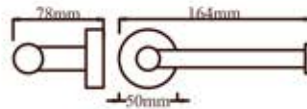

Guest towel holder
E008CP

Double robe hook
E007CP

Soap dish
E011CA

Foot rest
E016CA

Towel shelf
E015CP

Corner shelf
E014CA (acrylic) E014CG (glass)

Single towel rail 600mm & 900mm
E003CP & E004CP

Shelf 450mm
E013CA (acrylic) E013CG (glass)

Double towel rail 600mm & 900mm
E005CP & E006CP

Technical details

Deco & Ellipse

Toilet roll holder

Toilet roll holder L type

Guest towel holder

Double toilet roll holder

Double robe hook