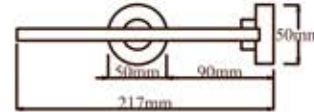

Towel ring

Guest towel holder L type

Robe hook

Shelf 450mm acrylic or glass

Corner shelf acrylic or glass

Single towel rail 600mm / 900mm

Soap dish

Double towel rail 600mm / 900mm