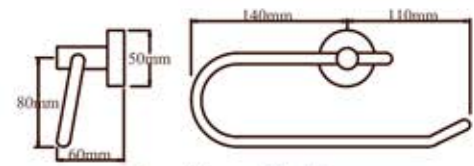

Double towel rail 600mm & 900mm
E005CP & E006CP

Technical details

Deco & Ellipse

Toilet roll holder

Toilet roll holder L type

Guest towel holder

Double toilet roll holder

Double robe hook

Towel ring

Guest towel holder L type

Robe hook

Shelf 450mm acrylic or glass

Corner shelf acrylic or glass

Single towel rail 600mm / 900mm

Soap dish

Double towel rail 600mm / 900mm