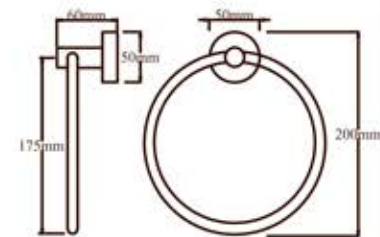

Guest towel holder
E008CP

Double robe hook
E007CP

Soap dish
E011CA

Foot rest
E016CA

Towel shelf
E015CP

Corner shelf
E014CA (acrylic) E014CG (glass)

Single towel rail 600mm & 900mm
E003CP & E004CP

Shelf 450mm
E013CA (acrylic) E013CG (glass)

Double towel rail 600mm & 900mm
E005CP & E006CP

Technical details

Deco & Ellipse

Toilet roll holder

Toilet roll holder L type

Guest towel holder

Double toilet roll holder

Double robe hook

Towel ring

Guest towel holder L type

Robe hook

Shelf 450mm acrylic or glass

Corner shelf acrylic or glass

Single towel rail 600mm / 900mm

Soap dish

Double towel rail 600mm / 900mm