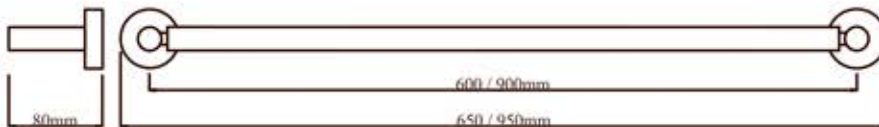

Towel ring

Guest towel holder L type

Robe hook

Shelf 450mm acrylic or glass

Corner shelf acrylic or glass

Single towel rail 600mm / 900mm

Soap dish

Double towel rail 600mm / 900mm