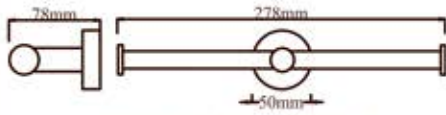

Double towel rail 600mm & 900mm
E005CP & E006CP

Technical details

Deco & Ellipse

Toilet roll holder

Toilet roll holder L type

Guest towel holder

Double toilet roll holder

Double robe hook

Towel ring

Guest towel holder L type

Robe hook

Shelf 450mm acrylic or glass

Corner shelf acrylic or glass

Single towel rail 600mm / 900mm

Soap dish

Double towel rail 600mm / 900mm